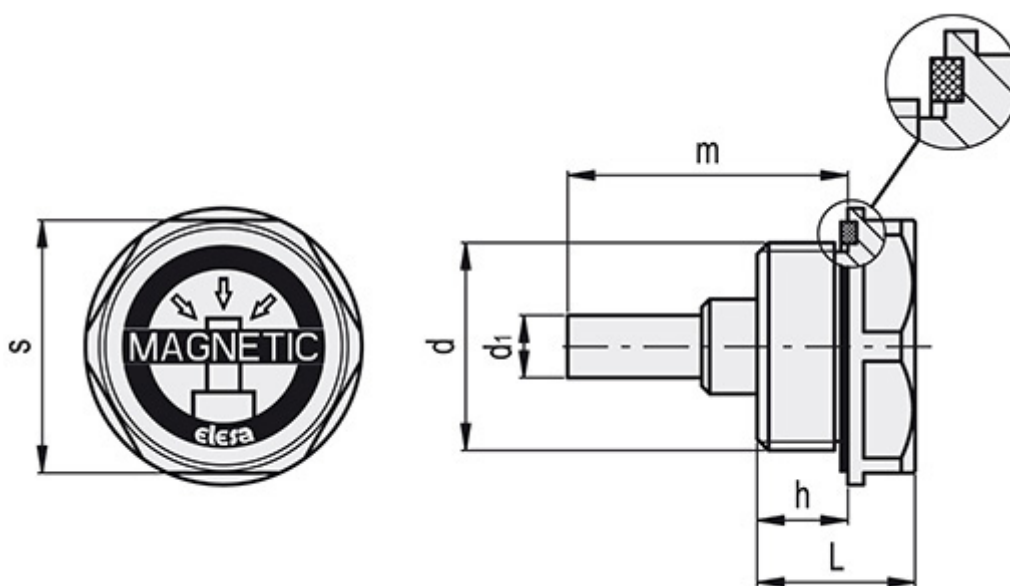

Data Sheet

Article number: 2311059727
Description: Elesa Magnetic plug
TMB-32-G 3/4

Measures

d1	= 8
e	= G 3/4
h	= 11.5
L	= 20
m	= 35.5
s	= 32
Weight	= 45